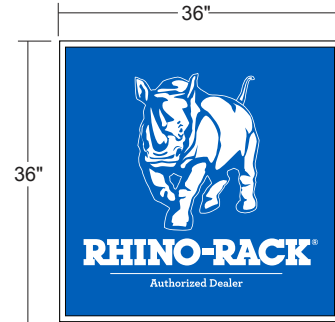

RHINO RACK BRAND PRIDE

These signs accurately depict and are decorated in Rhino Rack corporate colors. Sign cabinets are fabricated aluminum construction and illuminated internally with energy-efficient LEDs. Rhino Rack distributor signs are available in several options listed below.

EXTERIOR RECTANGULAR WALL MOUNT SIGN

E037943

6.88 Sq Ft

Wall Mount Side View

EXTERIOR SQUARE WALL MOUNT SIGN

E037944

9 Sq Ft

Wall Mount Side View

EXTERIOR RECTANGULAR CLOUD WALL MOUNT SIGN

E037945

7.11 Sq Ft

Wall Mount Side View

EXTERIOR SQUARE WALL MOUNT SIGN

E037946

10.05 Sq Ft

Wall Mount Side View