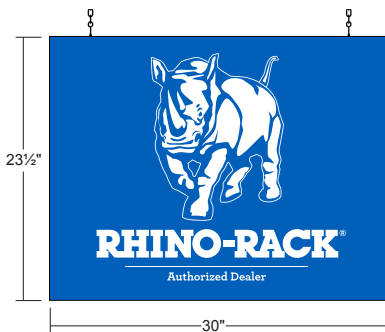

RHINO RACK BRAND PRIDE

These signs accurately depict and are decorated in Rhino Rack corporate colors. Sign cabinets are fabricated aluminum construction and illuminated internally with energy-efficient LEDs. Rhino Rack distributor signs are available in several options listed below.

EXTERIOR RECTANGULAR CLOUD WALL MOUNT SIGN

E037945

7.11 Sq Ft

Wall Mount Side View

EXTERIOR SQUARE WALL MOUNT SIGN

E037946

10.05 Sq Ft

Wall Mount Side View

INTERIOR WINDOW SIGN

E037947

Side View

Rhino Rack has enlisted one of the premier outdoor sign companies in the United States, Everbrite, LLC, to administer your sign program. Since 1927, Everbrite has combined innovation with excellence to provide total image solutions to leading companies worldwide. **Everbrite offers full turnkey installation services. Call us for details and a quote.**