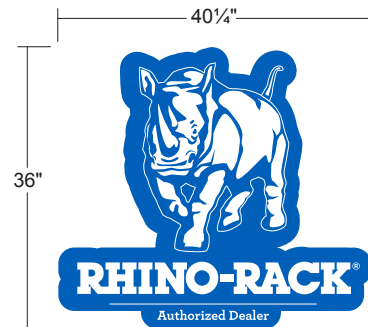

EXTERIOR RECTANGULAR CLOUD WALL MOUNT SIGN

E037945

7.11 Sq Ft

Wall Mount Side View

EXTERIOR SQUARE WALL MOUNT SIGN

E037946

10.05 Sq Ft

Wall Mount Side View

INTERIOR WINDOW SIGN

E037947

Side View

Rhino Rack has enlisted one of the premier outdoor sign companies in the United States, Everbrite, LLC, to administer your sign program. Since 1927, Everbrite has combined innovation with excellence to provide total image solutions to leading companies worldwide. **Everbrite offers full turnkey installation services. Call us for details and a quote.**