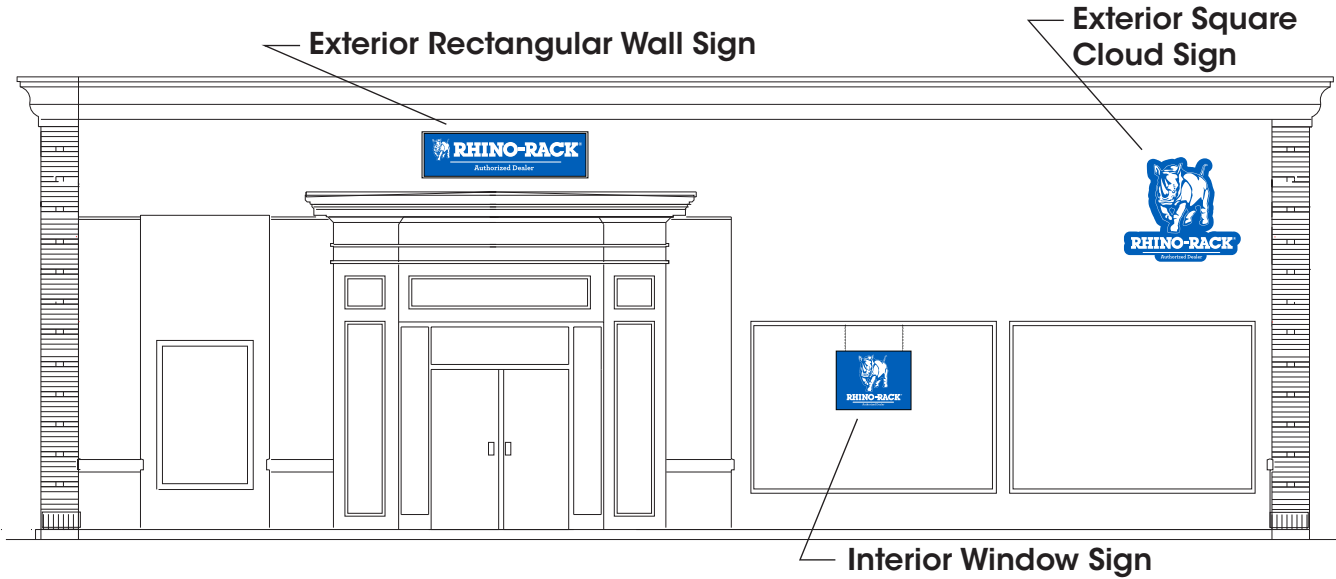

INTERIOR WINDOW SIGN

E037947

Side View

Rhino Rack has enlisted one of the premier outdoor sign companies in the United States, Everbrite, LLC, to administer your sign program. Since 1927, Everbrite has combined innovation with excellence to provide total image solutions to leading companies worldwide. **Everbrite offers full turnkey installation services. Call us for details and a quote.**

RHINO-RACK®

Retail Sign Program

SIGNAGE ONLY AVAILABLE FOR RHINO-RACK AUTHORIZED/FLAGSHIP DEALERS

Sign Type	Sign Size	Part Number	Description	Quantity	Unit Price	Amount
ER	16½" x 60"	E037943	Exterior Rectangular Wall Mount Sign with LED Illumination		\$1,094.29	
ES	36" x 36"	E037944	Exterior Square Wall Mount Sign with LED Illumination		\$1,066.09	
ERC	16¼" x 63"	E037945	Exterior Rectangular Cloud Wall Mount Sign with LED Illumination		\$1,035.86	
ESC	36" x 40¼"	E037946	Exterior Square Cloud Wall Mount Sign with LED Illumination		\$1,094.29	
IW	23½" x 30"	E037947	Interior Window Sign with LED Illumination and standard chain hanging kit		\$406.83	
					TOTAL**	
<p>NOTES: *Signs are rated up to 35# PSF. **Unit prices are listed at invoice and are subject to change without notice. Once your order form is received, an Everbrite representative will reach out to you for confirmation and payment within two business days. ***Custom sizes are available at an additional charge (typically includes a \$500 engineering and processing fee). ****Exterior signs are designed to be installed by certified sign installation professionals.</p>						<p>NOTE: SHIPPING & SALES TAX WILL BE CHARGED AT TIME OF INVOICE IF APPLICABLE.</p>